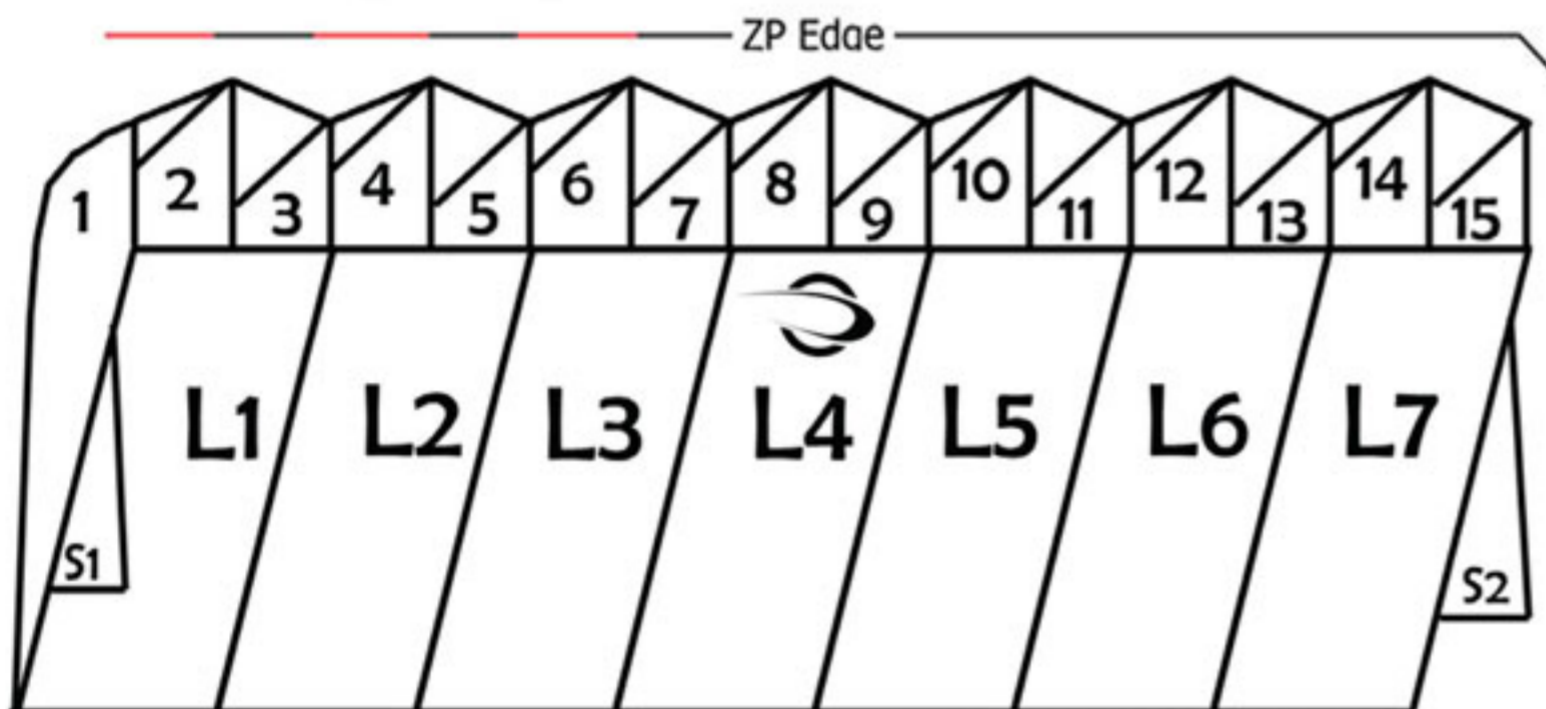

Customer Information

Name _____

Address _____

Country _____ Phone _____

Email _____

T-shirt _____ **Men: S/M/L/XL Women: S/M/L**

Office Use Only

Dealer Name _____

Order Number _____

VisionWS Square Design

Colors

U1 _____	R1 _____
U2 _____	R2 _____
U3 _____	R3 _____
U4 _____	R4 _____
U5 _____	R5 _____
U6 _____	R6 _____
U7 _____	R7 _____
	R8 _____
L1 _____	R9 _____
L2 _____	R10 _____
L3 _____	R11 _____
L4 _____	R12 _____
L5 _____	R13 _____
L6 _____	R14 _____
L7 _____	R15 _____
	S1 _____
SQ _____	S2 _____
ZP _____	

Options

Canopy Size

☐ 185   ☐ 205   ☐ 225   ☐ 235   ☐ 245   ☐ 255   ☐ 265   ☐ 285

Trim Tape

☐ White   ☐ Black*

Slider Color

☐ White   ☐ Black*

* cost option

F111 Colour Options:

Black, Gold, Jade, Kelly Green, Fluro Orange, Fluro Green, Fluro Yellow, Turquoise, White, Navy Blue, Purple, Magenta, Red, Royal Blue, Grey, Light Blue, Spruce, Yellow, Pink

ZP Colours (Leading edge slats):

Black, Jade, Kelly Green, Fluro Orange, Fluro Green, Fluro Yellow, Turquoise, White, Navy Blue, Purple, Red, Royal Blue, Grey, Tangerine, Yellow, Pink

Light Colours

Black, White, Silver, Red

Comments

For current pricing visit: <http://basetroll.com/pricing>